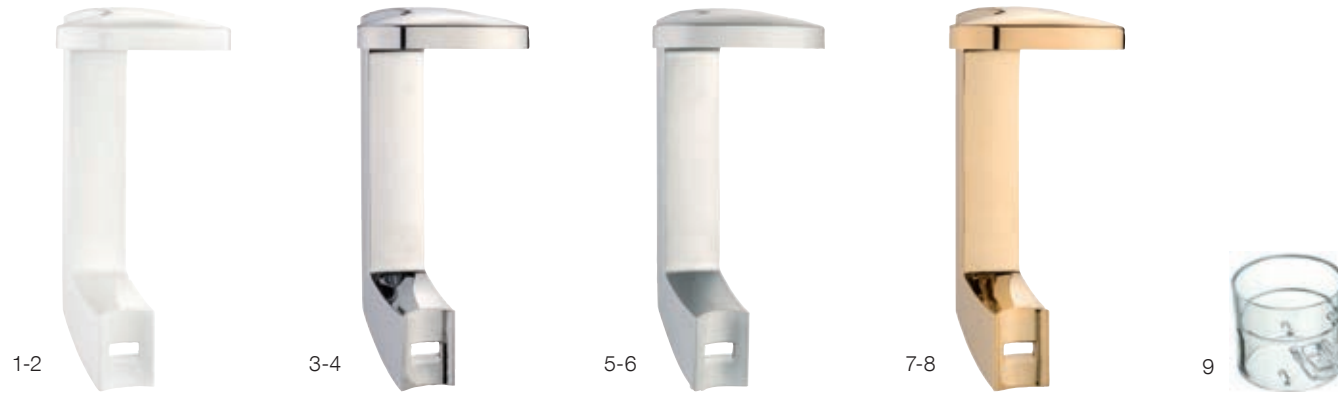

Bottles of 100% recyclable PET
30-40% more economical*
Empties easily + completely => no waste
No maintenance costs since there is no wear + tear
*compared to individual portions

PRESS + WASH

1 weiß, zum Schrauben
white, screw fix
blanc, à visser
blanco, para atornillar